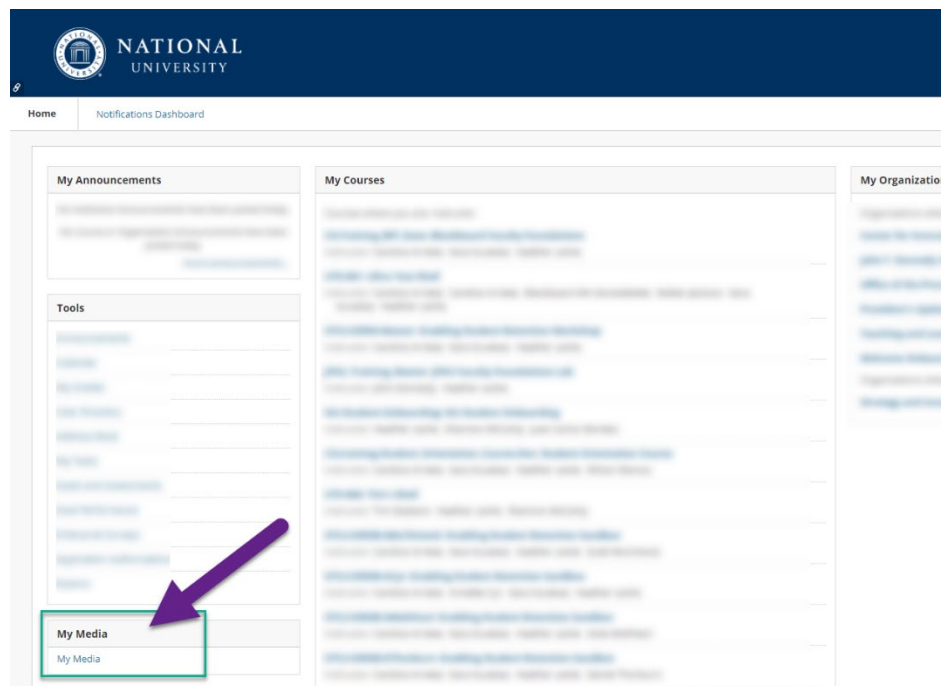

Job Aid Objective: This job-aid will provide faculty with the steps on how to download Kaltura Personal Capture desktop app. Kaltura is a video hosting program that is integrated with Blackboard. It allows faculty and students to easily create and upload their own media. A video created with Kaltura can be embedded anywhere you have a visual editor in Blackboard. This includes:

- Assignment submissions
- Threaded discussions
- Essay test responses
- Blogs
- Wikis

*The **My Media** module on Blackboard homepage is *only* available for faculty. Students access their media repository from the Mash-up tool in the visual text editor.

Step 1: On your Blackboard homepage, click My Media. This may be located on the left-hand column underneath Tools or at the bottom of your page underneath My Courses.