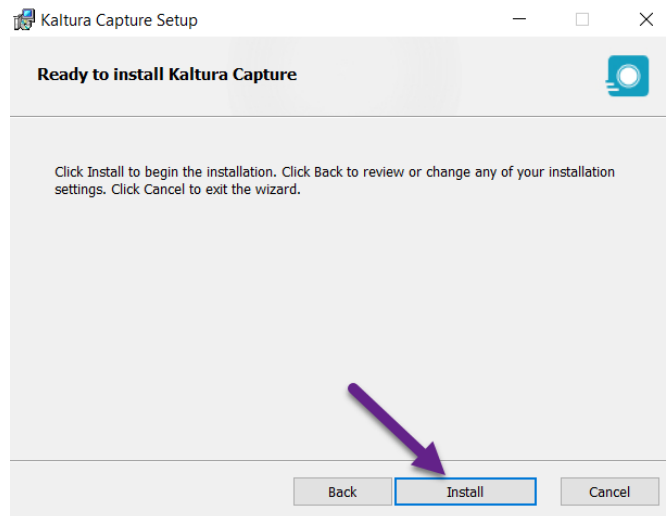

Step 5: Click to open the Kaltura Setup Wizard.

Step 6: Click Next.

Step 7: Click Next again.

Step 8: Click Install.

Step 9: The app will install on your computer. This may take a few minutes

Step 10: After install is complete, click Finish.