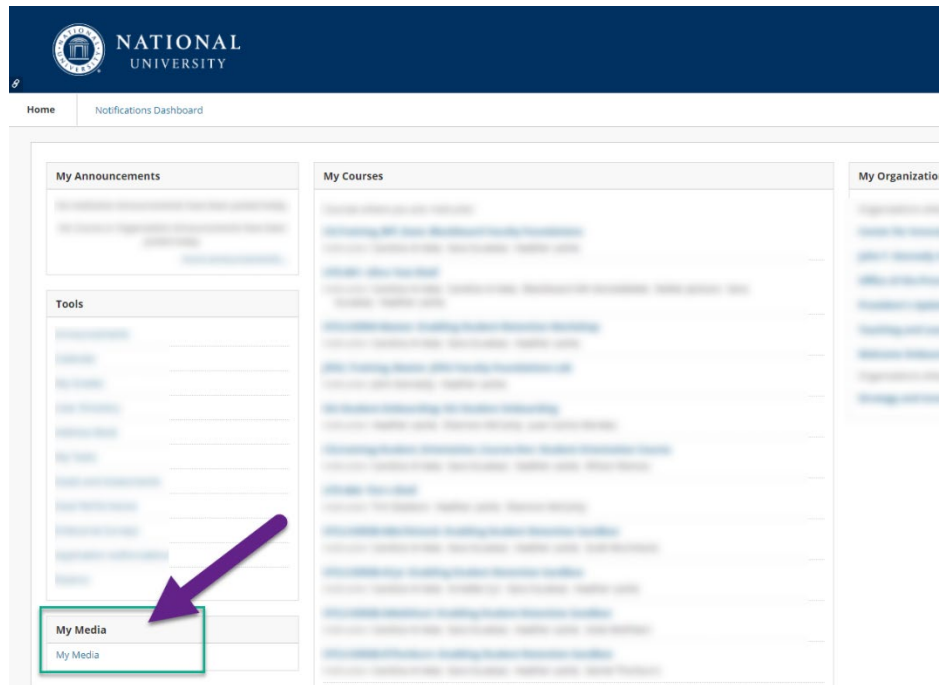

Step 13: The first time you try to use Kaltura Capture, it may prompt you to open it from My Media. Go to My Media.