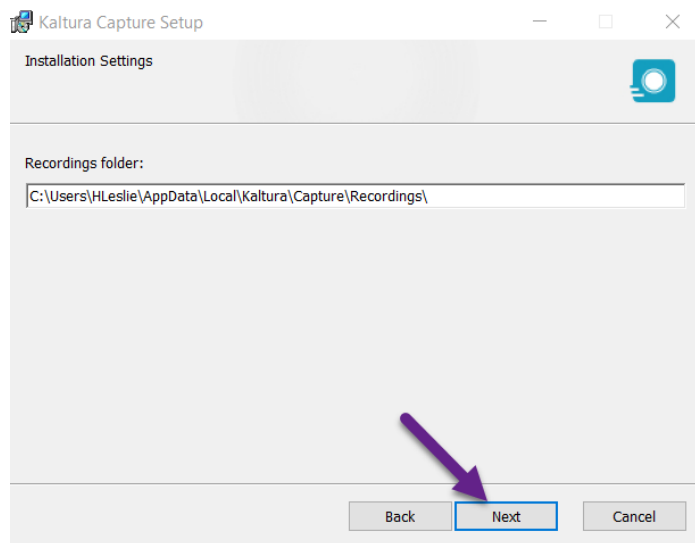

Step 1: On your Blackboard homepage, click My Media. This may be located on the left-hand column underneath Tools or at the bottom of your page underneath My Courses.

Step 2: This will take you to your media repository. Next, click Add New.

Step 3: Then select Kaltura Capture

Step 4: If you are using Windows, select Download for Windows. If you are using a Mac, click Download for Mac. (In this example, Windows is used on a Chrome web browser.)

Step 5: Click to open the Kaltura Setup Wizard.

Step 6: Click Next.

Step 7: Click Next again.

Step 8: Click Install.

Step 9: The app will install on your computer. This may take a few minutes

Step 10: After install is complete, click Finish.