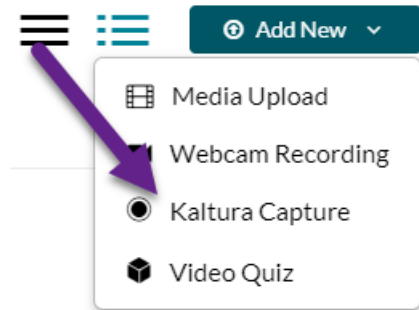

Step 14: Then select Kaltura Capture from the Add New menu.