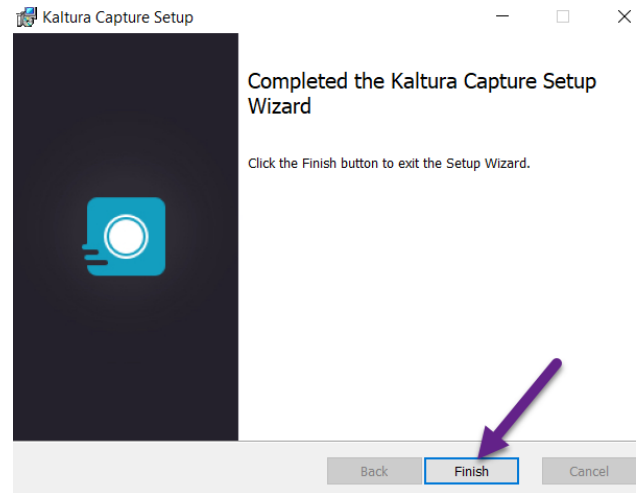

Step 1: On your Blackboard homepage, click My Media. This may be located on the left-hand column underneath Tools or at the bottom of your page underneath My Courses.

Step 2: This will take you to your media repository. Next, click Add New.

Step 3: Then select Kaltura Capture

Step 4: If you are using Windows, select Download for Windows. If you are using a Mac, click Download for Mac. (In this example, Windows is used on a Chrome web browser.)

Step 5: Click to open the Kaltura Setup Wizard.

Step 6: Click Next.

Step 7: Click Next again.

Step 8: Click Install.

Step 9: The app will install on your computer. This may take a few minutes

Step 10: After install is complete, click Finish.