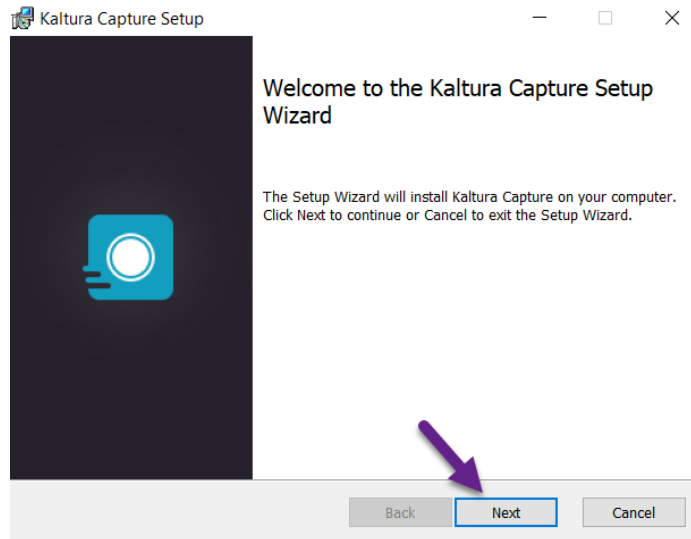

Step 6: Click Next.