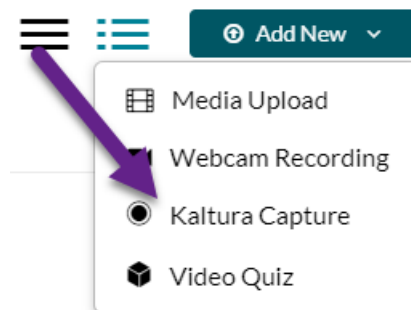

Step 3: Then select Kaltura Capture