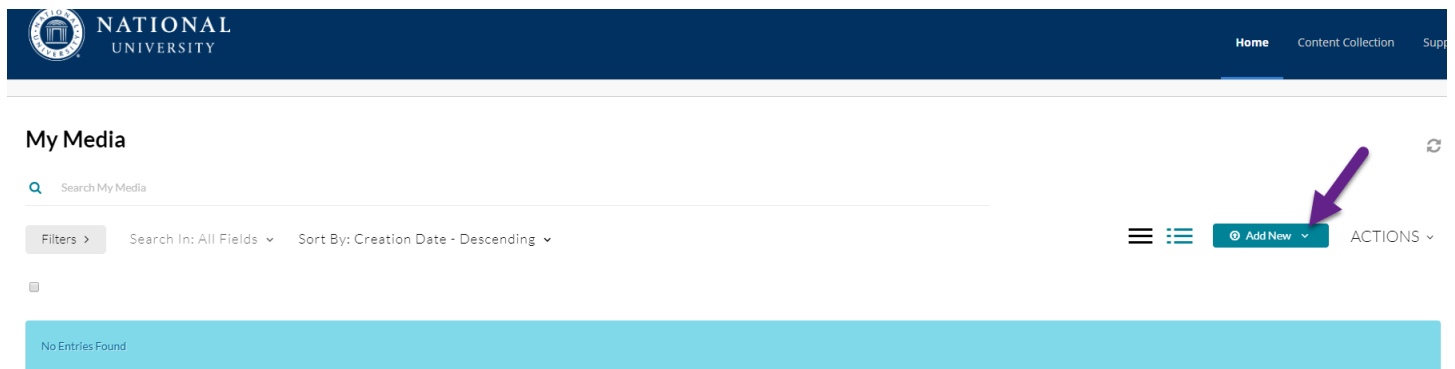

Step 2: This will take you to your media repository. Next, click Add New.